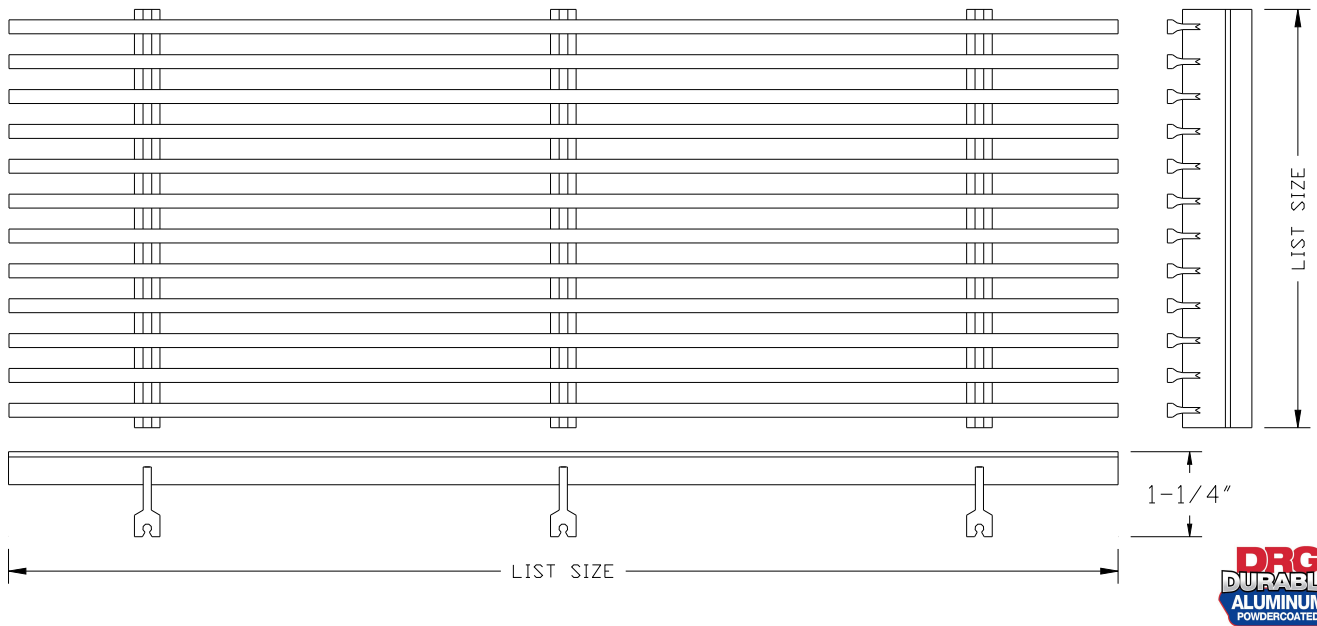

DABLCF

- Reinforced for floor use
- Core only grille – will not have a frame or mounting options
- Fully extruded aluminum construction for a stylish appearance
- Fixed blades designed for long straight air throw
- Available on 1/2" increments as standard
- Maximum 84" length. Maximum height 8"
- Custom sizes available, but extra charge may apply
- Durable powder coat painted finish
- Available in White, Silver, Brown, Mill or Special*

Maximum height 8"

Must be securely supported for a safe and proper load bearing installation.

HOW TO ORDER

DABLCF – 00 30 x 4 COLOR

Blade	Length &	White, Silver
-00,-01	Height	Brown, Mill
-15,-30		or Special*
-82,-84		

Do not leave space if option is not required