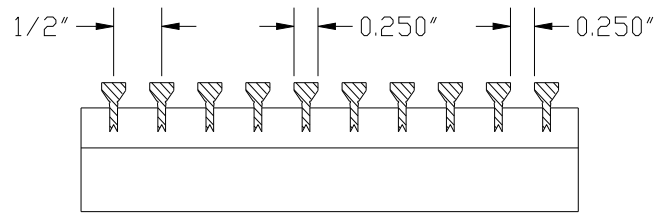

Bar Linear Core Only Floor Grille

DABLCF

- Reinforced for floor use
- Core only grille – will not have a frame or mounting options
- Fully extruded aluminum construction for a stylish appearance
- Fixed blades designed for long straight air throw
- Available on 1/2" increments as standard
- Maximum 84" length. Maximum height 8"
- Custom sizes available, but extra charge may apply
- Durable powder coat painted finish
- Available in White, Silver, Brown, Mill or Special*

Maximum height 8"

Must be securely supported for a safe and proper load bearing installation.

HOW TO ORDER

DABLCF – 00 30 x 4 COLOR

Blade	Length &	White, Silver
-00,-01	Height	Brown, Mill
-15,-30		or Special*
-82,-84		

ENGINEER: _____

CONTRACTOR: _____

Bar Linear Blade Options

-00-

0° 13/64" blades on 1/2" centers

-01-

0° 1/4" blades on 1/2" centers

-15-

15° 13/64" blades on 1/2" centers

-30-

30° 13/64" blades on 1/2" centers

-82-

0° 1/8" blades on 1/2" centers

-84-

0° 1/8" blades on 1/4" centers

- Additional charges apply for the -84 core option