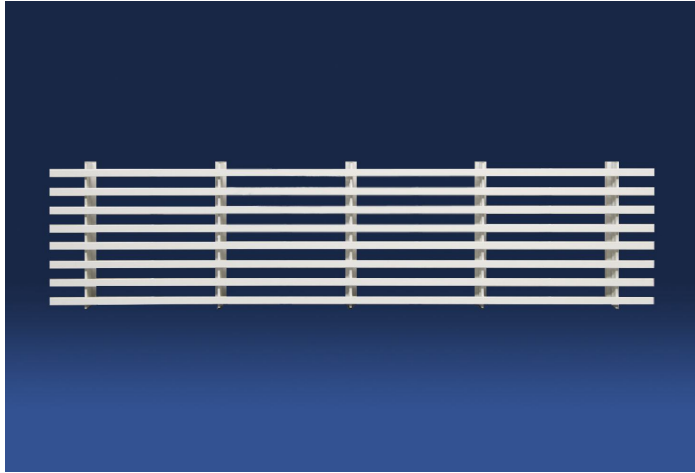

Bar Linear Core Only Floor Grille

DABLCF

- Reinforced for floor use
- Core only grille – will not have a frame or mounting options
- Fully extruded aluminum construction for a stylish appearance
- Fixed blades designed for long straight air throw
- Available on 1/2" increments as standard
- Maximum 84" length. Maximum height 8"
- Custom sizes available, but extra charge may apply
- Durable powder coat painted finish
- Available in White, Silver, Brown, Mill or Special*

Maximum height 8"

Must be securely supported for a safe and proper load bearing installation.

HOW TO ORDER

DABLCF – 00 30 x 4 COLOR

Blade	Length &	White, Silver
-00,-01	Height	Brown, Mill
-15,-30		or Special*
-82,-84		

Do not leave space if option is not required

MODEL	DABLCF
FACE BLADES	Horizontal Fixed
REAR BLADES	n/a
DAMPER	n/a
MATERIAL	Aluminum
COLOR	White/Silver/Mill Brown/Special*

JOB NAME: _____

LOCATION: _____

ARCHITECT: _____