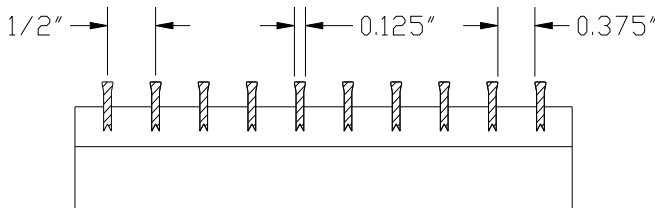

Bar Linear Core Only Floor Grille

DABLCF

- Reinforced for floor use
- Core only grille – will not have a frame or mounting options
- Fully extruded aluminum construction for a stylish appearance
- Fixed blades designed for long straight air throw
- Available on 1/2" increments as standard
- Maximum 84" length. Maximum height 8"
- Custom sizes available, but extra charge may apply
- Durable powder coat painted finish
- Available in White, Silver, Brown, Mill or Special*

Maximum height 8"

Must be securely supported for a safe and proper load bearing installation.

HOW TO ORDER

DABLCF – 00 30 x 4 COLOR

Blade	Length &	White, Silver
-00,-01	Height	Brown, Mill
-15,-30		or Special*
-82,-84		

15° 13/64" blades on 1/2" centers

-30-

30° 13/64" blades on 1/2" centers

-82-

0° 1/8" blades on 1/2" centers

-84-

0° 1/8" blades on 1/4" centers

- Additional charges apply for the -84 core option