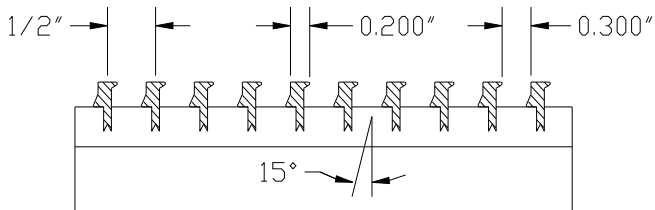

Bar Linear Core Only Floor Grille

DABLCF

- Reinforced for floor use
- Core only grille – will not have a frame or mounting options
- Fully extruded aluminum construction for a stylish appearance
- Fixed blades designed for long straight air throw
- Available on 1/2" increments as standard
- Maximum 84" length. Maximum height 8"
- Custom sizes available, but extra charge may apply
- Durable powder coat painted finish
- Available in White, Silver, Brown, Mill or Special*

Maximum height 8"

Must be securely supported for a safe and proper load bearing installation.

HOW TO ORDER

DABLCF – 00 30 x 4 COLOR

Blade	Length &	White, Silver
-00,-01	Height	Brown, Mill
-15,-30		or Special*
-82,-84		

ENGINEER: _____

CONTRACTOR: _____

Bar Linear Blade Options

-00-

0° 13/64" blades on 1/2" centers

-01-

0° 1/4" blades on 1/2" centers

-15-

15° 13/64" blades on 1/2" centers

-30-

30° 13/64" blades on 1/2" centers

-82-

0° 1/8" blades on 1/2" centers

-84-

0° 1/8" blades on 1/4" centers

- Additional charges apply for the -84 core option