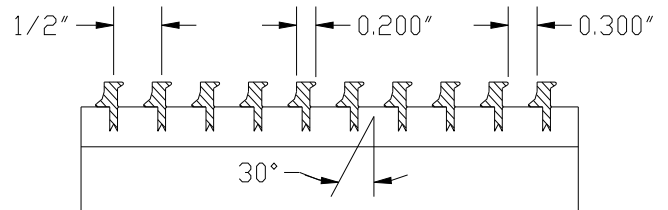

Bar Linear Core Only Floor Grille

DABLCF

- Reinforced for floor use
- Core only grille – will not have a frame or mounting options
- Fully extruded aluminum construction for a stylish appearance
- Fixed blades designed for long straight air throw
- Available on 1/2" increments as standard
- Maximum 84" length. Maximum height 8"
- Custom sizes available, but extra charge may apply
- Durable powder coat painted finish
- Available in White, Silver, Brown, Mill or Special*

Maximum height 8"

Must be securely supported for a safe and proper load bearing installation.

HOW TO ORDER

DABLCF – 00 30 x 4 COLOR

Blade	Length &	White, Silver
-00,-01	Height	Brown, Mill
-15,-30		or Special*
-82,-84		

ENGINEER: _____

CONTRACTOR: _____

Bar Linear Blade Options

-00-

0° 13/64" blades on 1/2" centers

-01-

0° 1/4" blades on 1/2" centers

-15-

15° 13/64" blades on 1/2" centers

-30-

30° 13/64" blades on 1/2" centers

-82-

0° 1/8" blades on 1/2" centers

-84-

0° 1/8" blades on 1/4" centers

- Additional charges apply for the -84 core option