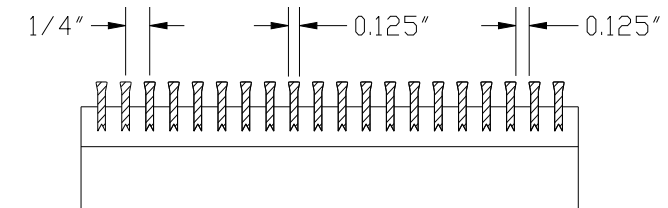

Bar Linear Core Only Floor Grille

DABLCF

- Reinforced for floor use
- Core only grille – will not have a frame or mounting options
- Fully extruded aluminum construction for a stylish appearance
- Fixed blades designed for long straight air throw
- Available on 1/2" increments as standard
- Maximum 84" length. Maximum height 8"
- Custom sizes available, but extra charge may apply
- Durable powder coat painted finish
- Available in White, Silver, Brown, Mill or Special*

Maximum height 8"

Must be securely supported for a safe and proper load bearing installation.

HOW TO ORDER

DABLCF – 00 30 x 4 COLOR

Blade	Length &	White, Silver
-00,-01	Height	Brown, Mill
-15,-30		or Special*
-82,-84		

ENGINEER: _____

CONTRACTOR: _____

Bar Linear Blade Options

-00-

0° 13/64" blades on 1/2" centers

-01-

0° 1/4" blades on 1/2" centers

-15-

15° 13/64" blades on 1/2" centers

-30-

30° 13/64" blades on 1/2" centers

-82-

0° 1/8" blades on 1/2" centers

-84-

0° 1/8" blades on 1/4" centers

- Additional charges apply for the -84 core option