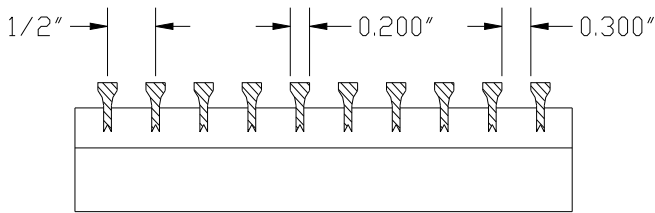

Bar Linear Core Only Floor Grille

DABLCF

- Reinforced for floor use
- Core only grille – will not have a frame or mounting options
- Fully extruded aluminum construction for a stylish appearance
- Fixed blades designed for long straight air throw
- Available on 1/2" increments as standard
- Maximum 84" length. Maximum height 8"
- Custom sizes available, but extra charge may apply
- Durable powder coat painted finish
- Available in White, Silver, Brown, Mill or Special*

Maximum height 8"

Must be securely supported for a safe and proper load bearing installation.

HOW TO ORDER

DABLCF – 00 30 x 4 COLOR

Blade	Length &	White, Silver
-00,-01	Height	Brown, Mill
-15,-30		or Special*
-82,-84		

ENGINEER: _____

CONTRACTOR: _____

Bar Linear Blade Options

-00-

0° 13/64" blades on 1/2" centers

-01-

0° 1/4" blades on 1/2" centers

-15-

15° 13/64" blades on 1/2" centers

-30-

30° 13/64" blades on 1/2" centers

-82-

0° 1/8" blades on 1/2" centers

-84-

0° 1/8" blades on 1/4" centers

- Additional charges apply for the -84 core option